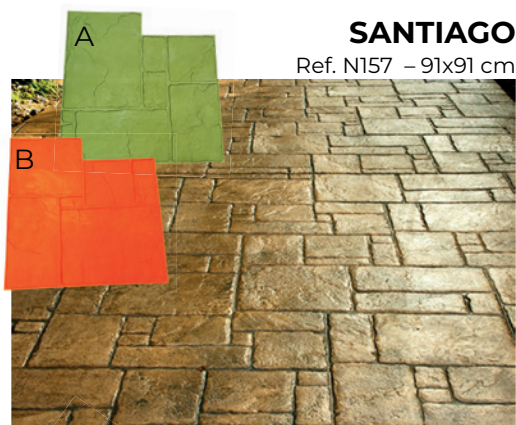

LOSA NOVA TRAVERTINO

Ref. N58 - 120x60 cm

FRACTAL

Ref. N444 - Ø 62 cm

FLAGSTONE

Ref. N40 - 69x69 cm

HEXA 3D

Ref. N505 - 78,5x68 cm