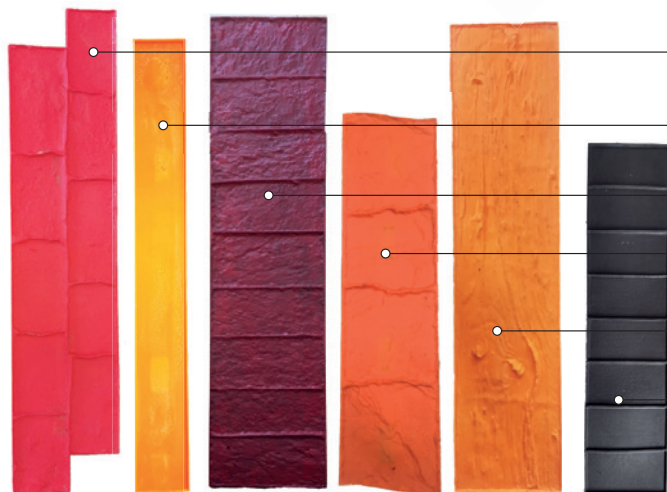

ADOQUÍN DOBLE

REF: N17 - 118,5 X 26 cm

LISA

REF: N23 - 101,5 X 12 cm

ADOQUÍN GRANDE

REF: N18 - 120 X 25 cm

PIEDRA IRREGULAR

REF: N24 - 87 X 22 cm

TABLÓN RÚSTICO

REF: N25 - 120 X 25 cm

ADOQUÍN PLANO

REF: N134 - 83,5 X 20,5 cm