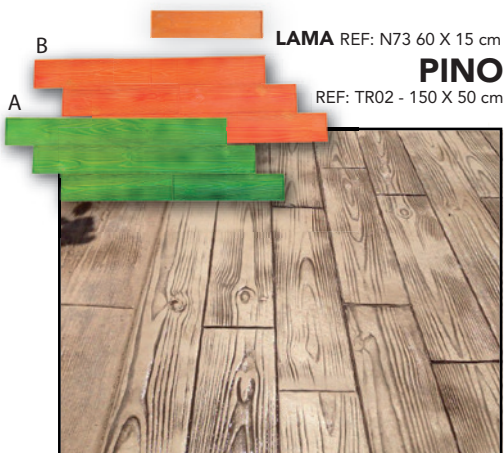

REF: N2555 - 60 X 60 cm

CANTERA SATUMARE

N135 - 74 X 74 Cm.

TRIPOLI

N145 - 96 X 66 Cm.

**WOODS
MADERA
BOIS**

WOODS / MADERA / BOIS

VIEJA
REF: W60 - 60 X 25 cm
REF: W90 - 90 X 25 cm
REF: W12 - 120 X 25 cm
REF: W15 - 150 X 25 cm