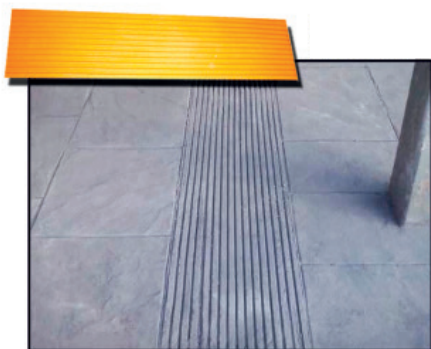

ACERA MADRID

REF: AM30 - 59,5 X 59,5 cm

LOSA FLOR

REF: LF06 - 90 X 60 cm

RAMPA PIANO

REF: RM05 - 60 X 60 cm

LÍNEAS

REF: LI03 - 125 X 30 cm