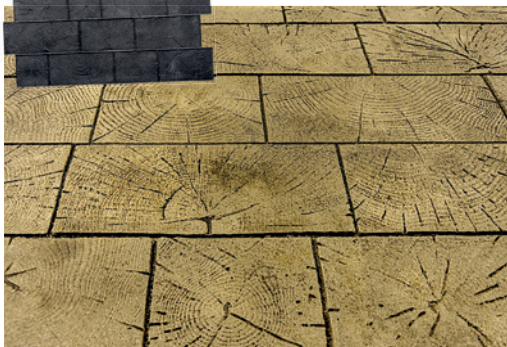

ADOQUÍN MADERA

Ref. N123 – 96x50 cm