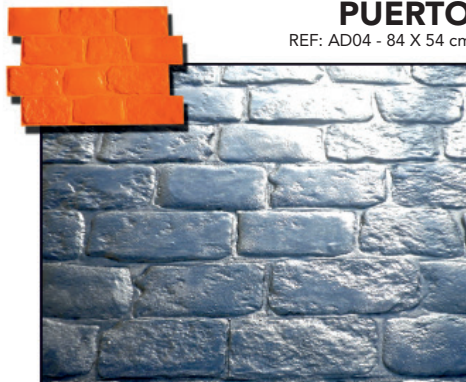

REF: N08 - 78 X 48 cm

COBBLESTONE / ADOQUINES / PAVÉS

IRREGULAR

REF: AD06 - 116 X 52 cm

PUERTO

REF: AD04 - 84 X 54 cm

CLÁSICO

REF: AD01 - 118 X 52cm