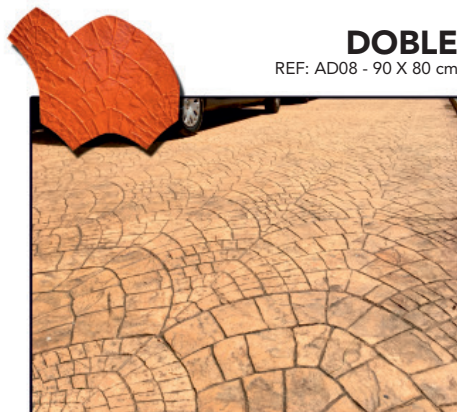

DOBLE

REF: AD08 - 90 X 80 cm