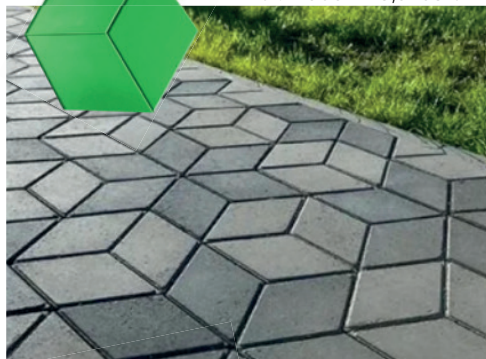

LOSA NOVA TRAVERTINO

Ref. N58 - 120x60 cm

FRACTAL

Ref. N444 - Ø 62 cm

FLAGSTONE

Ref. N40 - 69x69 cm

HEXA 3D

Ref. N505 - 78,5x68 cm