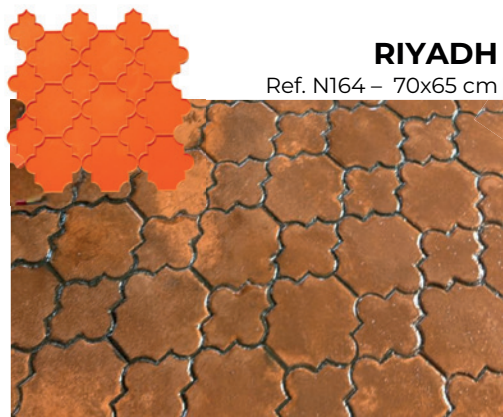

LOSA NOVA TRAVERTINO

Ref. N58 - 120x60 cm

FRACTAL

Ref. N444 - Ø 62 cm

FLAGSTONE

Ref. N40 - 69x69 cm

HEXA 3D

Ref. N505 - 78,5x68 cm